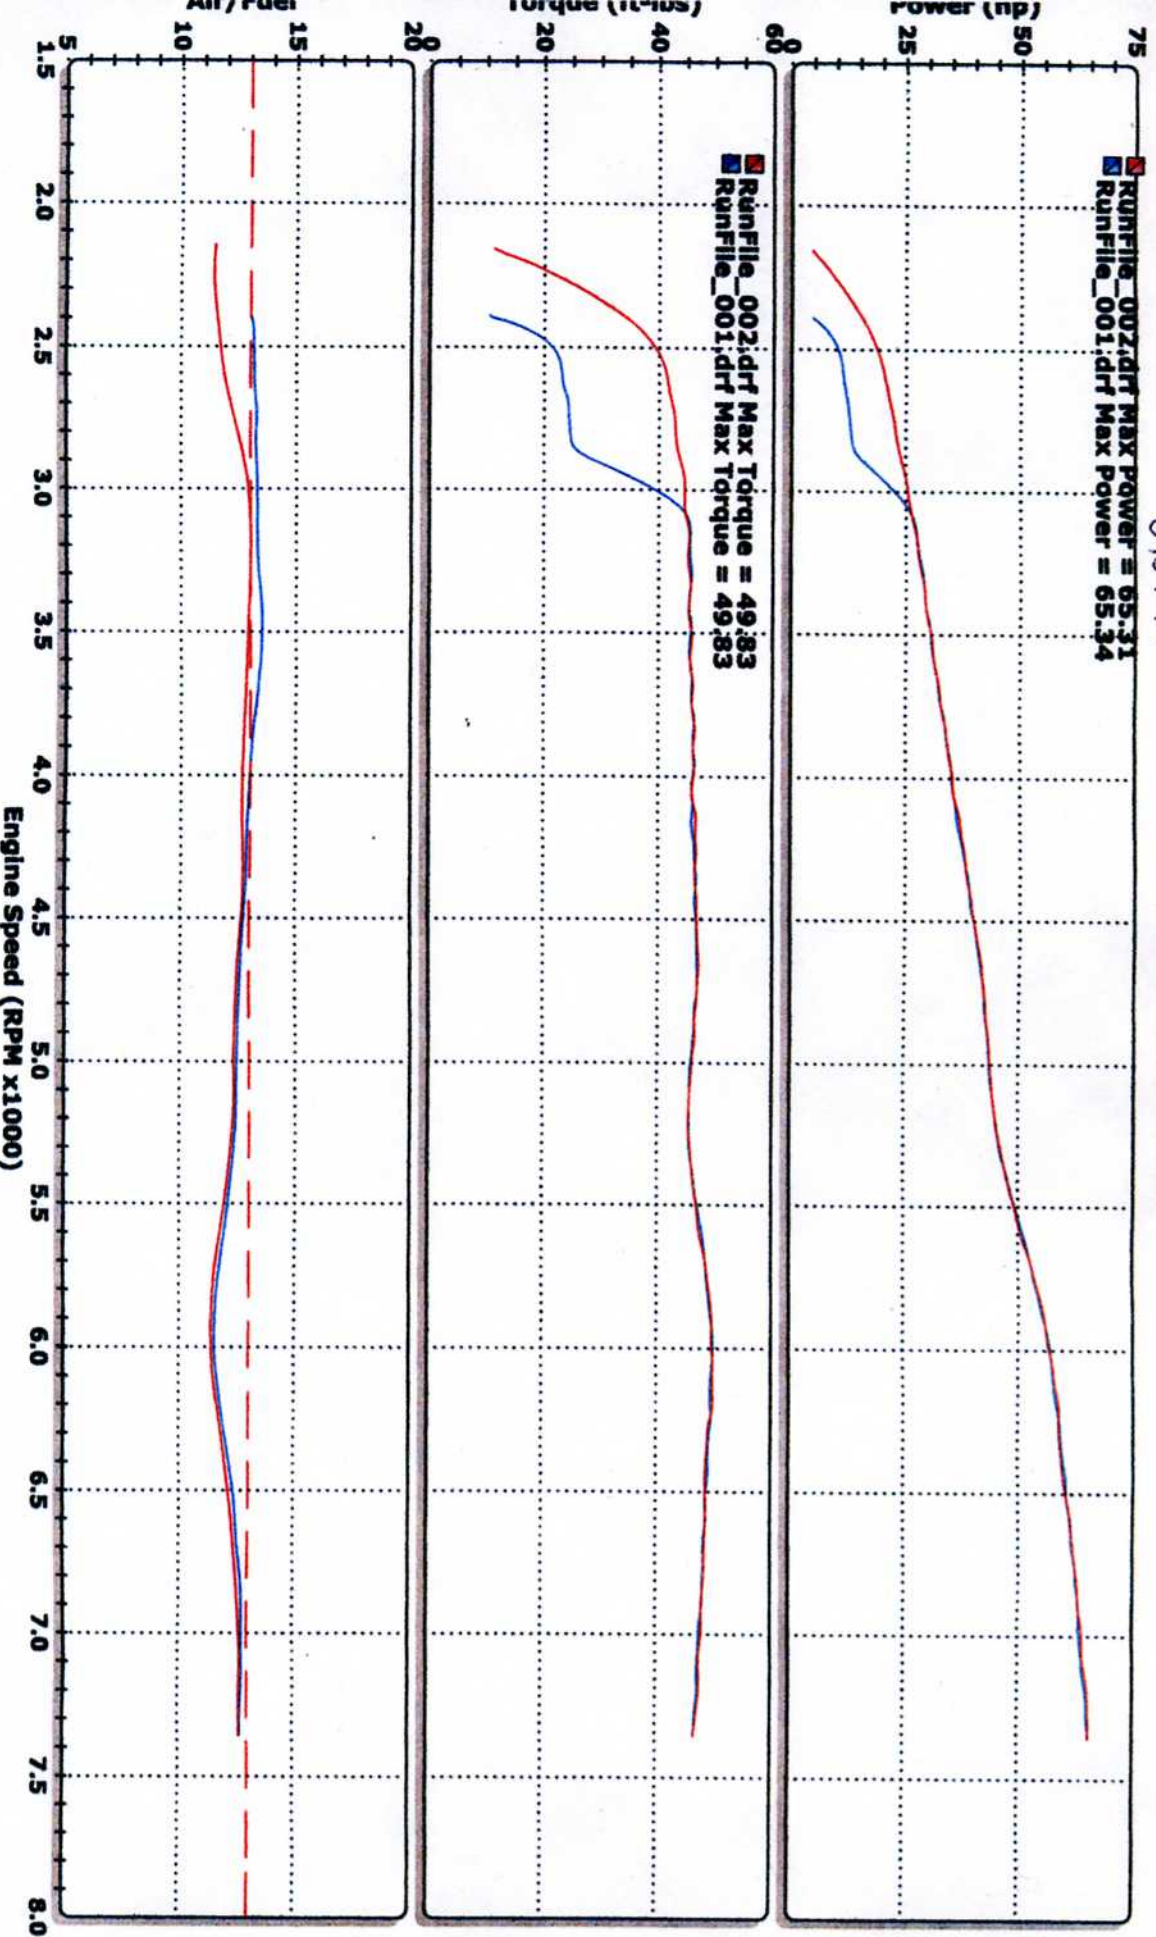

MOTORCYCLES & SNOWMOBILES

Charlie
45 Pilot
135 mains

Buds
DNI Filter

DYNOJET RESEARCH

RPM DYNO-TUNNING

CF: UNCORRECTED Smoothing: 5

RPM DYNO-TUNNING 421 Amherst St. Nashua, NH 03063 603.595.8534